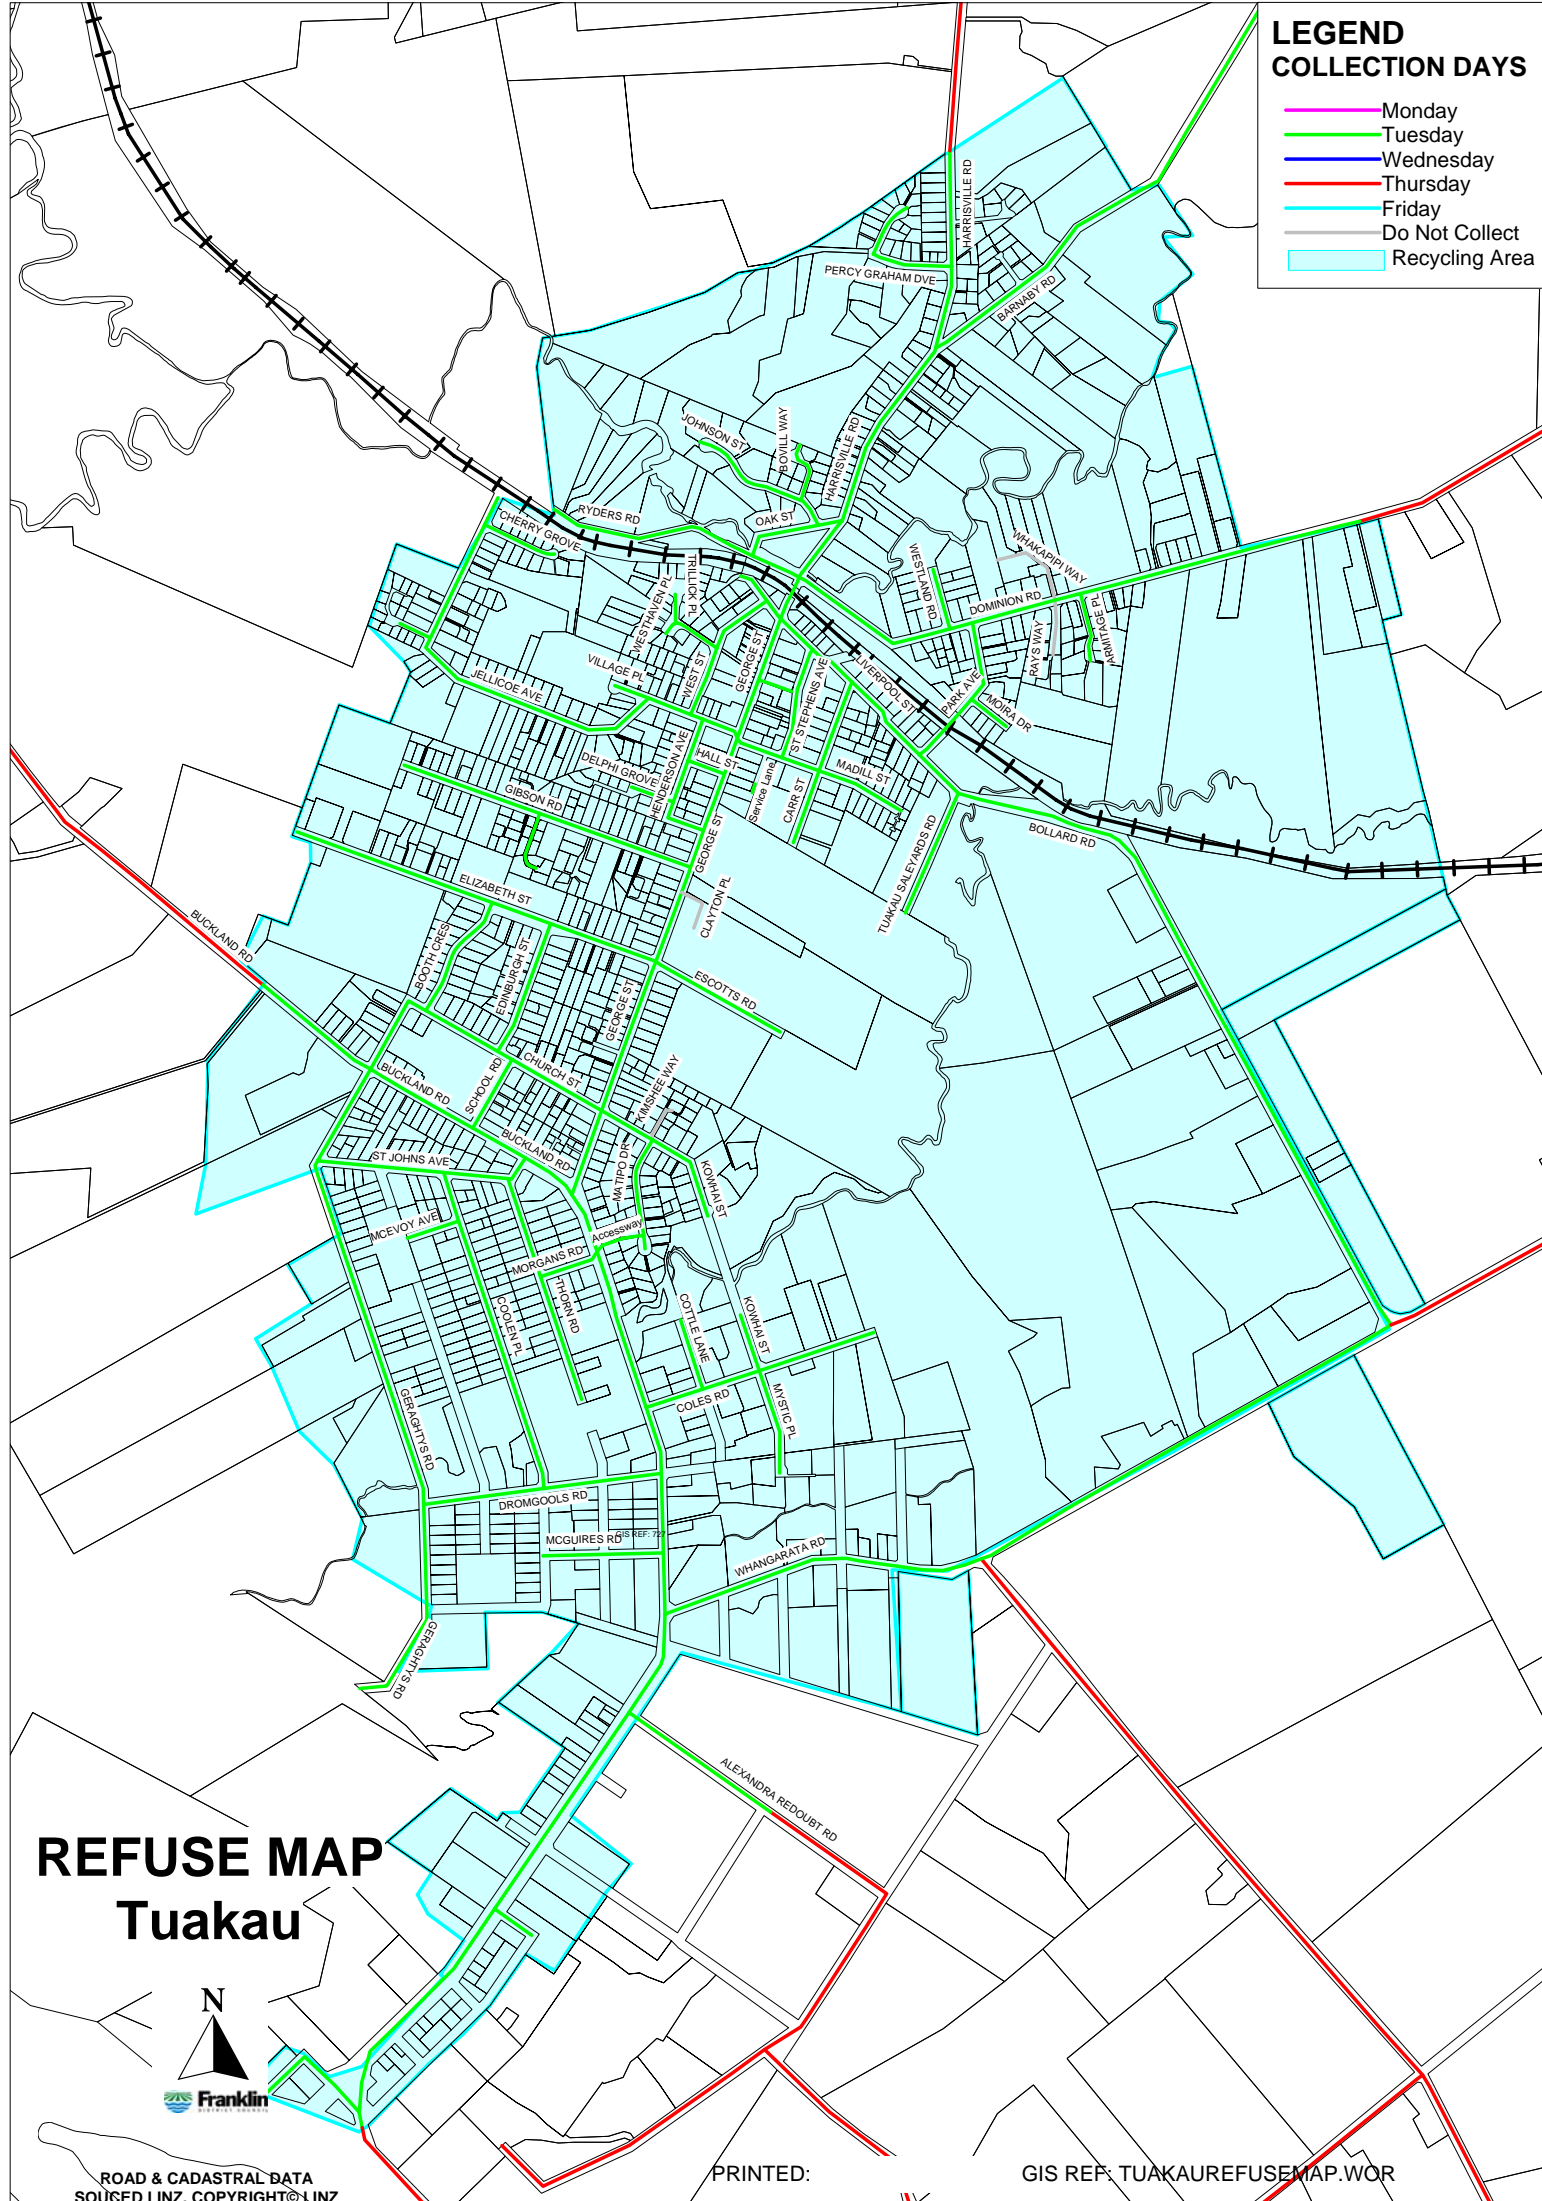

**LEGEND**  
**COLLECTION DAYS**

- Monday
- Tuesday
- Wednesday
- Thursday
- Friday
- Do Not Collect
- Recycling Area

# REFUSE MAP

## Tuakau